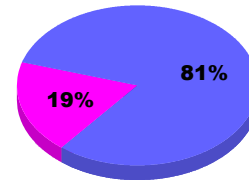

Legend: Goal (Cyan), Actual (Green), Dropped (Yellow), Gain Loss (Magenta)

Comparison of Membership Gain/Loss

Current Year Compared to the Previous Year

Legend: Current Year (Cyan), Previous Year (Green)

Gender Comparison 2012-2013

Jul/Aug/Sep

Legend: Male (Blue), Female (Magenta)